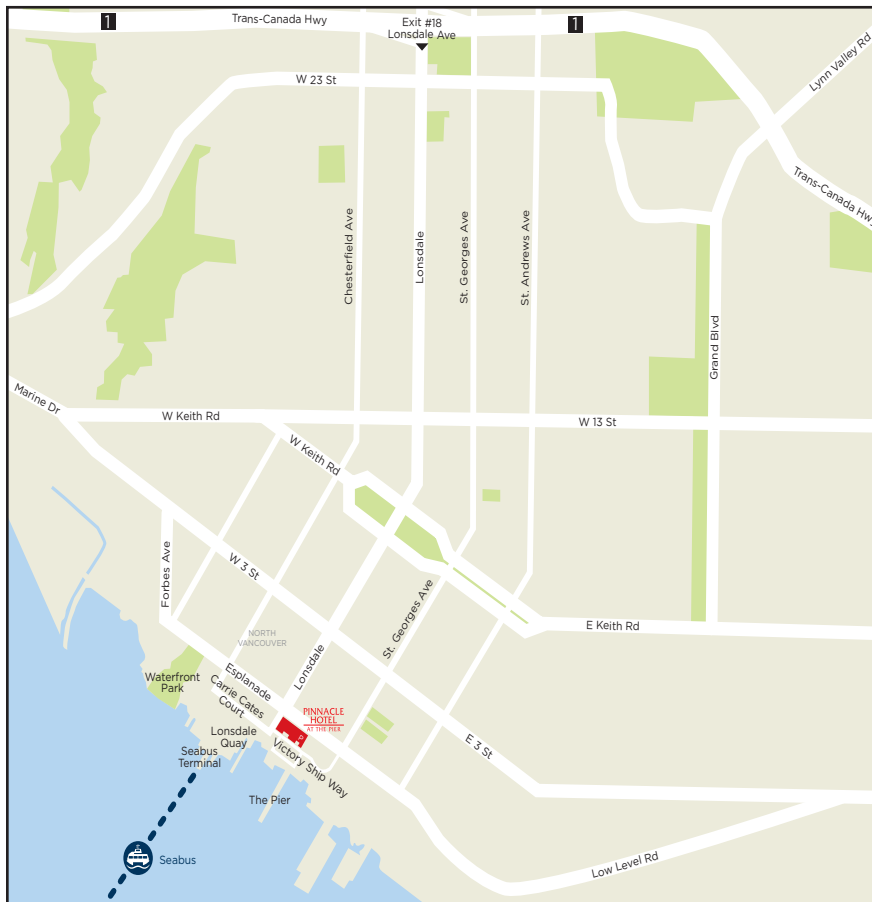

Getting Here From Vancouver International Airport

Driving Directions

1. Start out going east on Grant McConachie Way.
2. Stay straight and head over the Arthur Laing Bridge. Keep in the right lane.
3. Take the Granville Street/City Center/HWY 99 North exit off the Bridge.
4. Follow the exit ramp onto Granville Street. Continue along Granville Street for 8 kms (approximately 20 minutes).
5. Take the Seymour Street/Hwy 99 North exit off the Granville Street bridge.
6. Follow exit onto Seymour Street. Continue on Seymour Street for six blocks.
7. Turn left on W. Georgia Street.
8. Continue through Stanley Park and over the Lions Gate Bridge.
9. Take North Vancouver exit ramp turning right onto Marine Drive.
10. Continue along Marine Drive for 3 Kms (approximately 5 minutes).
11. Keep right on Marine Drive as it turns into 3rd Street, continuing along 3rd Street for 2 kms to St. Georges Ave.
13. Turn Right at St. Georges Ave. Travel to the end of St. Georges Ave.
15. Turn right on Victory Ship Way.
16. Parking Garage and hotel lobby is on the right hand side.

North Vancouver Local Area Map